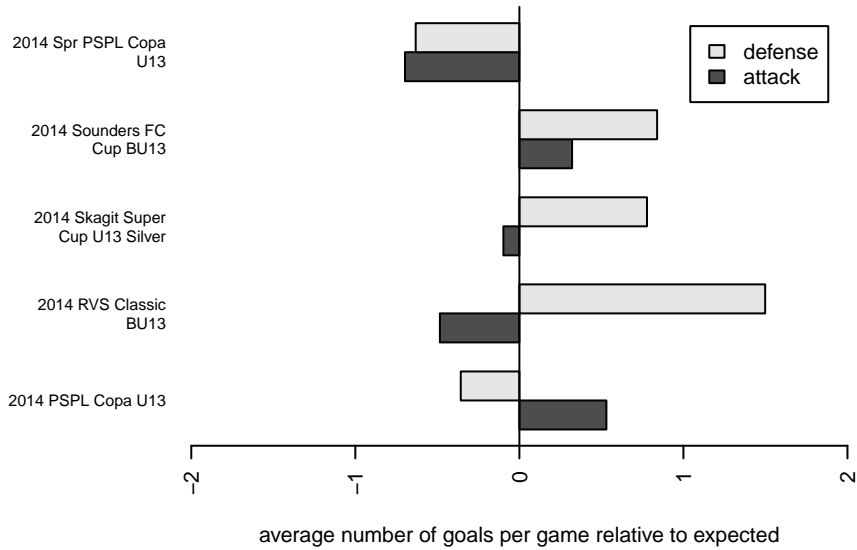

Performance relative to 13 month average