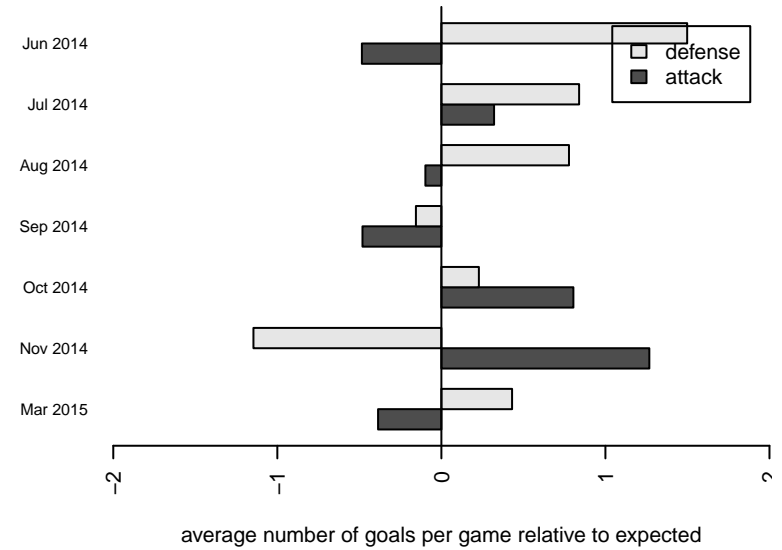

Performance relative to 13 month average