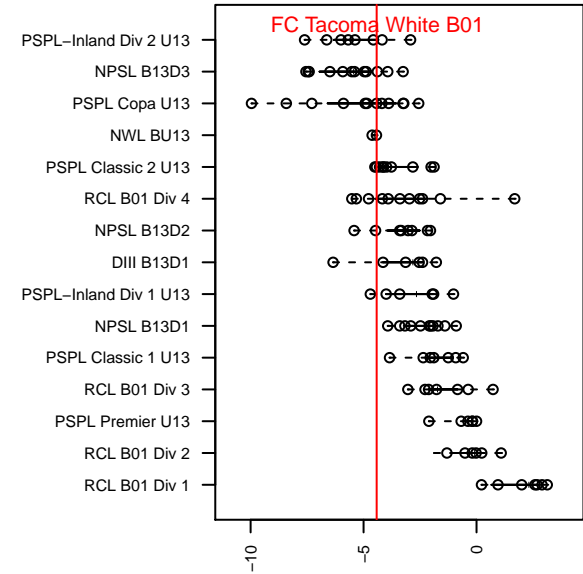

**attack and defense rating
relative to others at age
and all opponents in last 13 months**