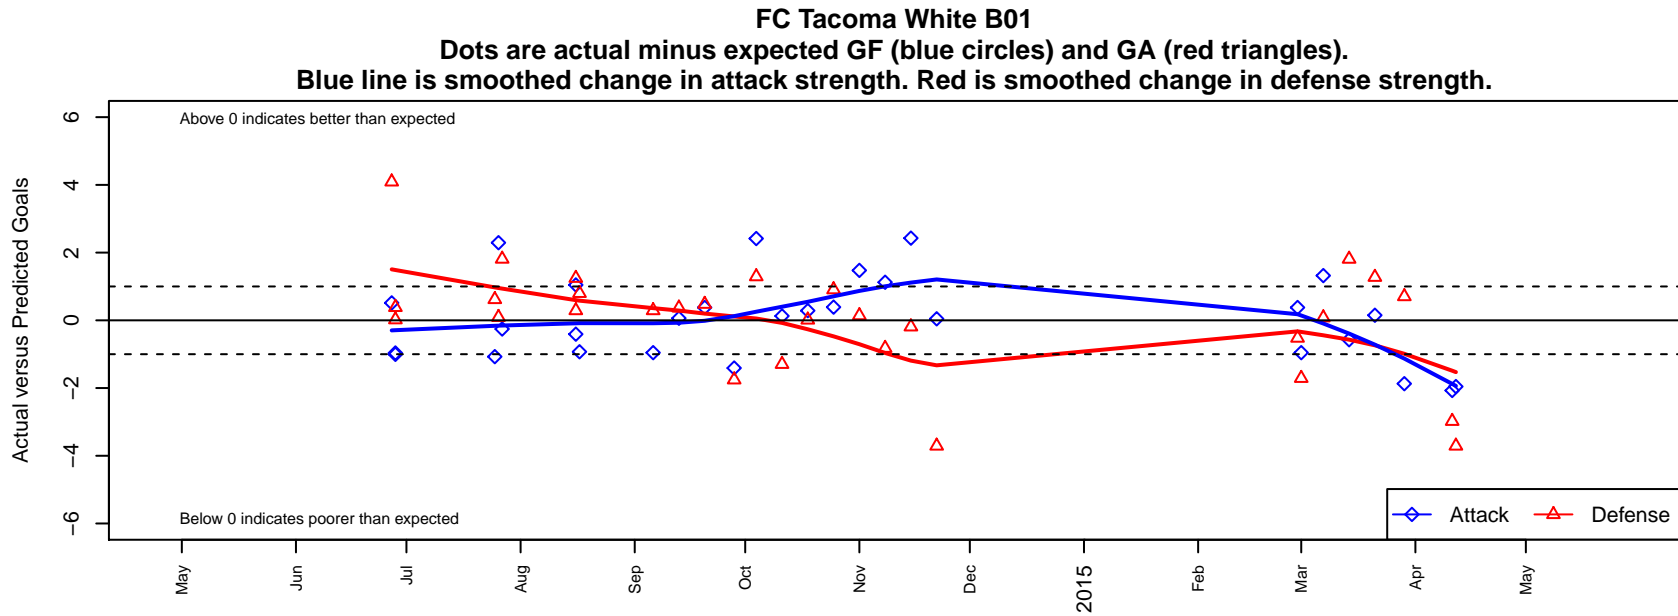

**attack and defense variance (black dot)
relative to other teams
and top 10 in region**

**attack and defense rating
relative to others at age
and all opponents in last 13 months**

FC Tacoma White B01

FC Tacoma
Tacoma, WA
B01 total strength=619
attack=0.87 defense=0.33
fall league = PSPL Copa U13
spr league = Spr PSPL Copa U13
notes= Nortac Sparta White

alt names used:
NORTAC FC Tacoma B01 White
FC Tacoma White
FC TACOMA B01 WHITE
FC Tacoma White
NORTAC FC Tacoma B01 White

Venues played:
2014 RVS Classic BU13
2014 Sounders FC Cup BU13
2014 Skagit Super Cup U13 Silver
2014 PSPL Copa U13
2014 Spr PSPL Copa U13